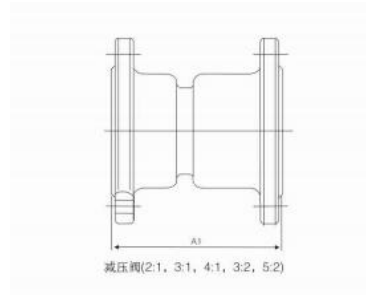

YB43X-10/16 T(P) Fixed ratio pressure reducing valvereducing valve

select Inquiry DN A1

25	115
32	124
40	132
50	140
65	155
80	155
100	200
125	220
1.50	230
200	270