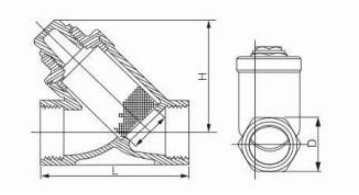

# G11W Y type filter

**select Inquiry SIZE L D H**

1/4"	55	13	37
3/8"	55	13	37
1/2"	59	19	40
3/4"	74	24	48
1"	86	31	59
1-1/4"	102	38	66
1-1/2"	107	45	70
2"	124	56	92
2-1/2"	166	72	114
3"	190	85	150