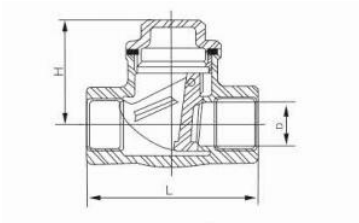

# H14W screw spiral check valve

**select Inquiry SIZE L D H**

select	Inquiry	SIZE	L	D	H
1/2"	62	18	43		
3/4"	75	24	47		
1"	89	30	49		
1-1/4"	100	38	58		
1-1/2"	116	44	65		
2"	134	56	73		
2-1/2"	165	72	90		
3"	189	85	105		