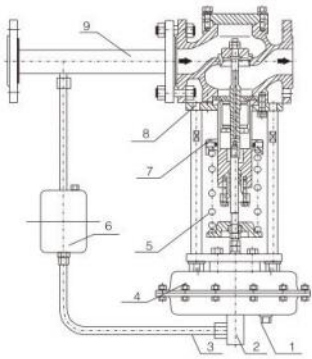

Special series regulating valve 1521K

单座自力式压力调节阀(控制阀前)
Single seat self operated pressure regulating valve
(in front of control valve)