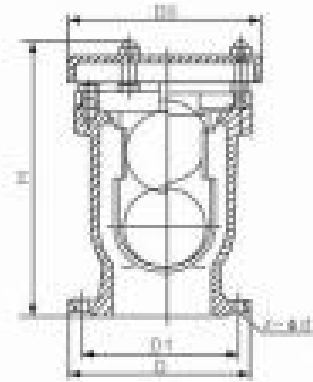

P41X, P42X series quick exhaust (suction) valve

P41X-1.0MPa(1.0)口